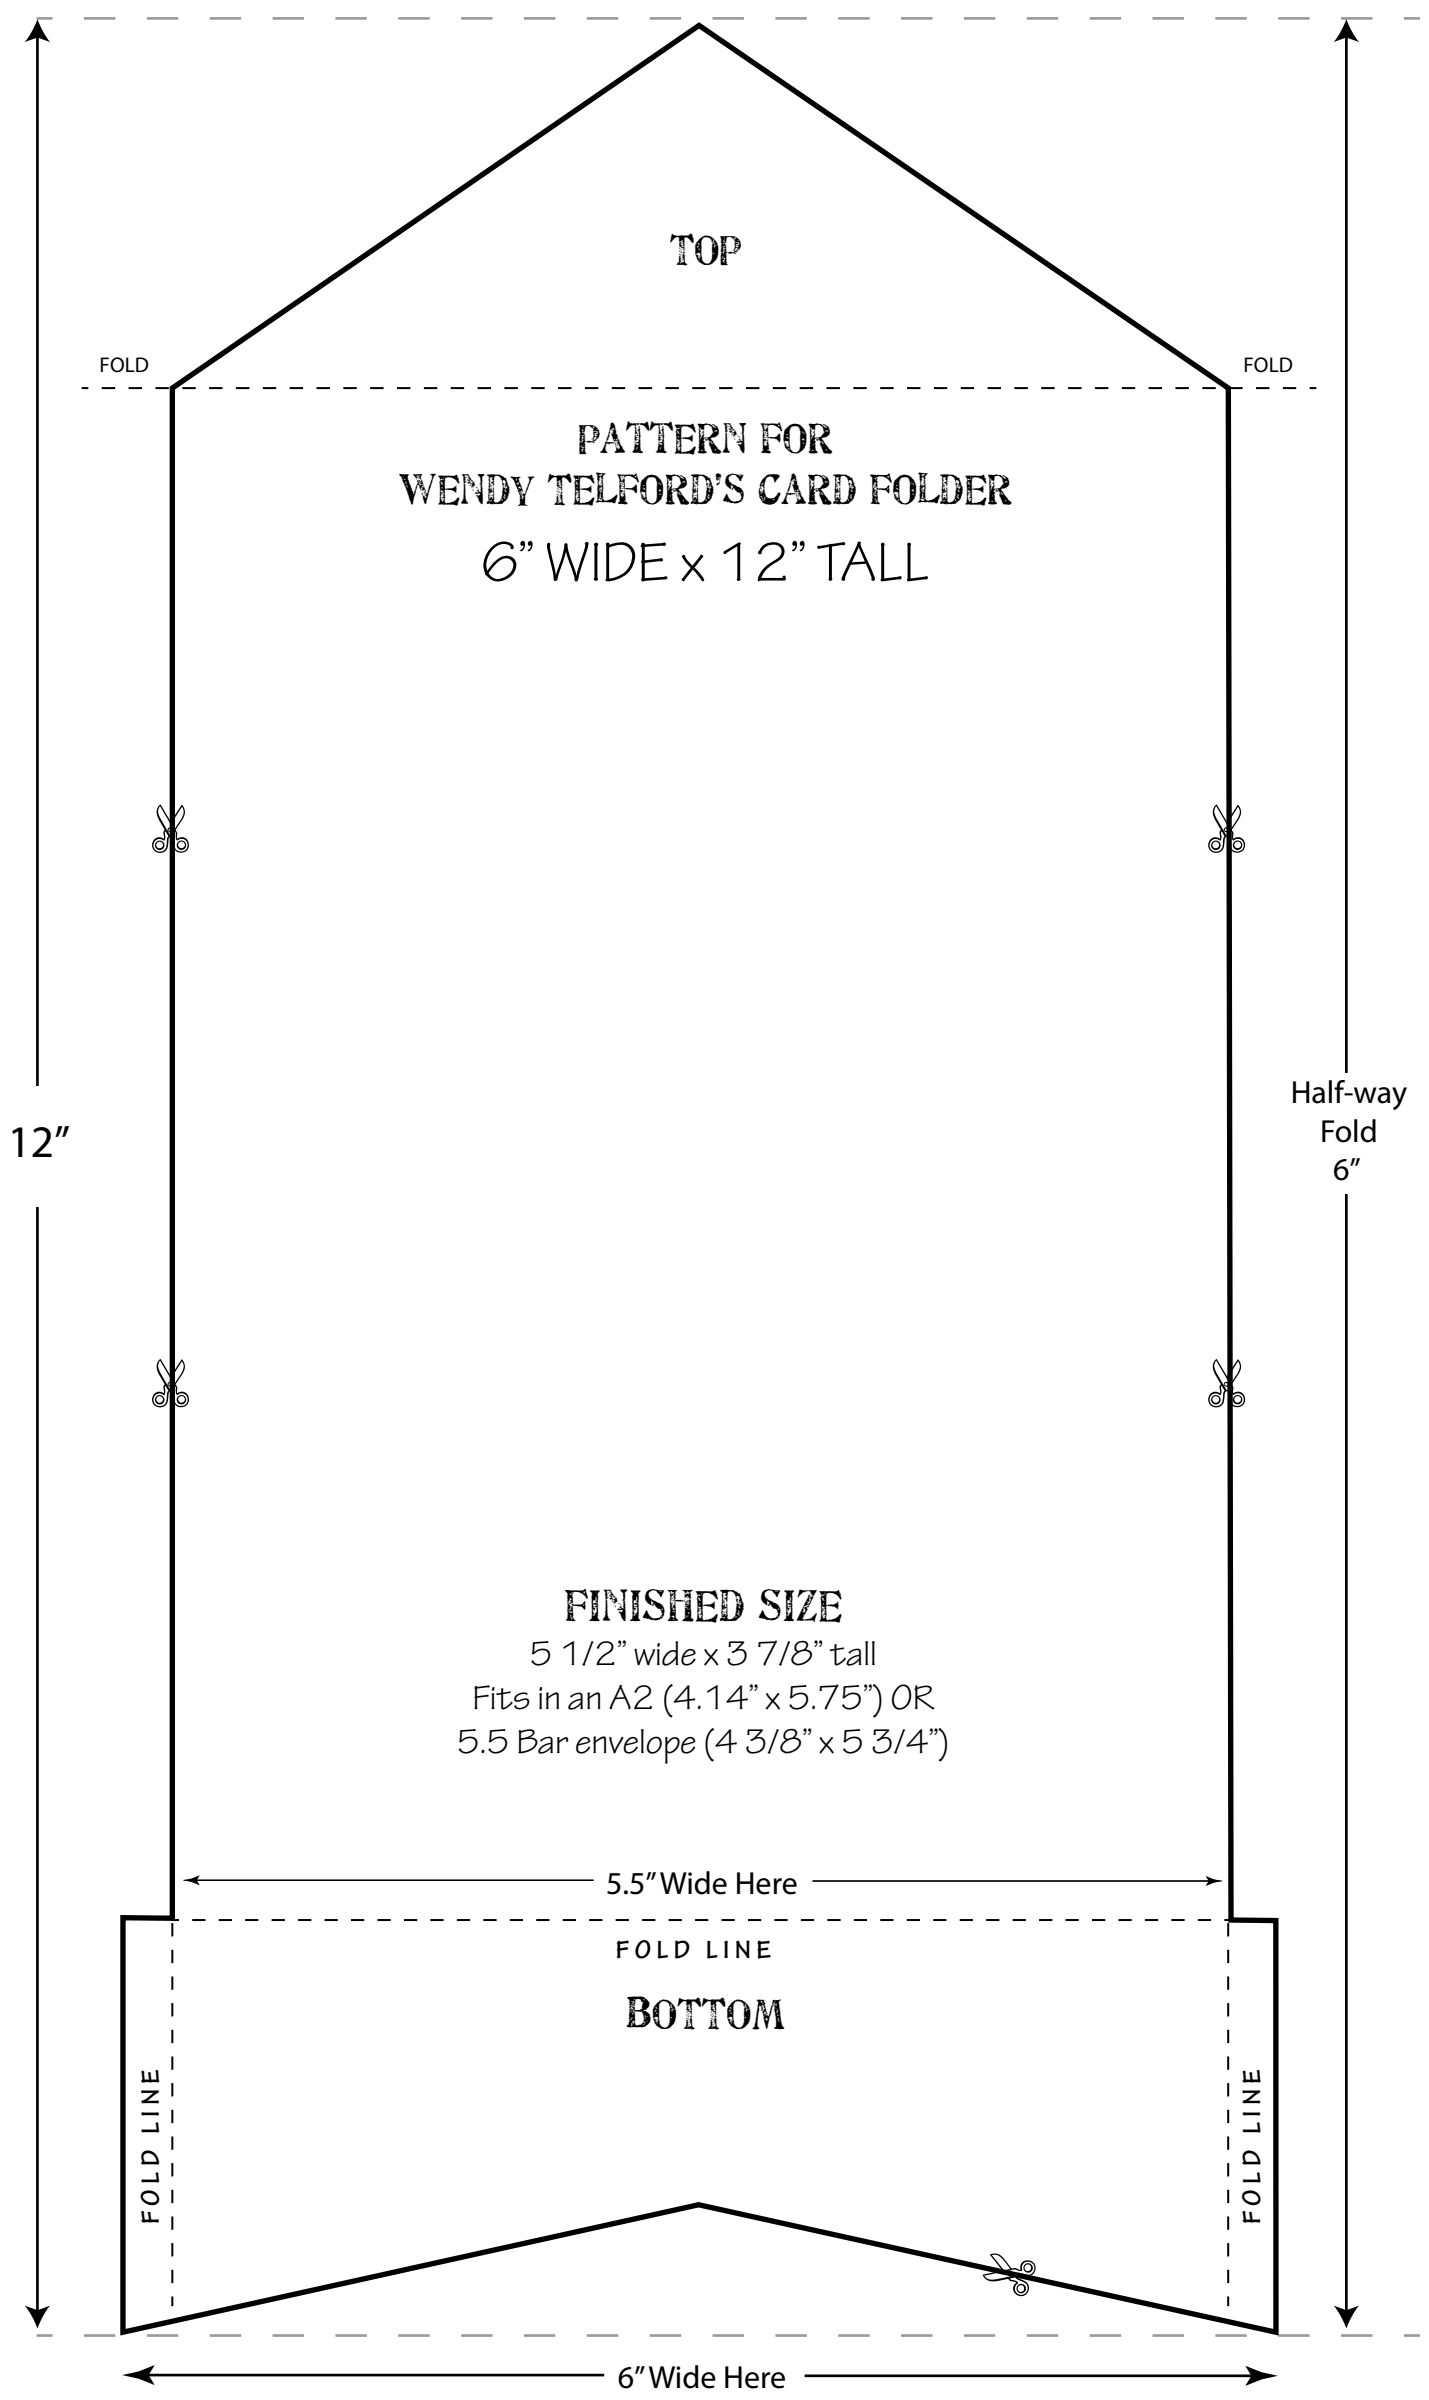

PRINT OUT ON LEGAL- SIZE (8 1/2" x 14") PAPER OR CARDSTOCK

TOP

FOLD

FOLD

PATTERN FOR
WENDY TELFORD'S CARD FOLDER
6" WIDE x 12" TALL

12"

Half-way
Fold
6"

FINISHED SIZE

5 1/2" wide x 3 7/8" tall
Fits in an A2 (4.14" x 5.75") OR
5.5 Bar envelope (4 3/8" x 5 3/4")

5.5" Wide Here

FOLD LINE

BOTTOM

FOLD LINE

FOLD LINE

6" Wide Here