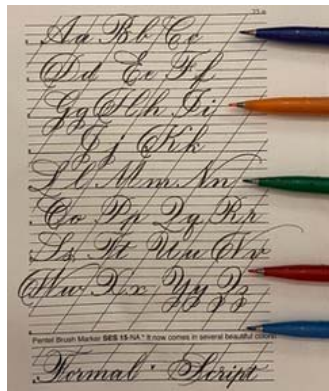

Fort Worth Calligraphers Guild presents

Letter Anything, Anytime, Anywhere

with Linda Schneider

The two-day workshop will include brush lettering and designs. We will write on rocks and other objects and you will have the opportunity to make your own custom butterflies that move and look ultra realistic. Chrome markers resemble etching when used on different surfaces. The watercolor Pentel Sign Markers make wonderful watercolor paintings. Lots of new things. All skill levels are welcome.